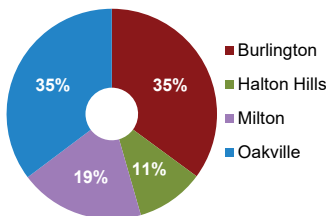

Distribution of Private Households 2021 ¹