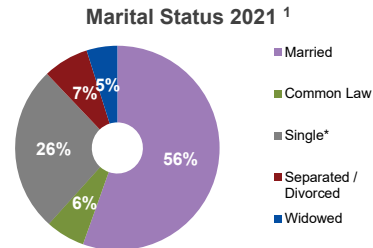

Marital Status 2021 ¹

	Married	Common Law	Single*	Separated / Divorced	Widowed
Burlington	82,260	12,475	38,925	13,725	9,660
Halton Hills	27,750	4,030	13,990	3,860	2,610
Milton	59,470	5,750	26,345	5,955	3,480
Oakville	99,815	7,960	48,125	11,565	7,860
Halton Region	269,295	30,215	127,385	35,105	23,610

* never married

Number Married or Common-law Couples with Children 2021 ¹

	Without Children	With Children
Burlington	21,070	25,335
Halton Hills	5,935	9,740
Milton	9,230	22,680
Oakville	18,170	34,385
Halton Region	54,405	92,140