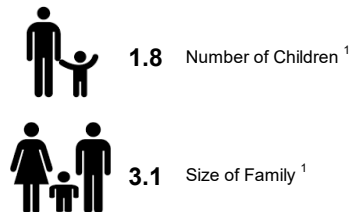

Average Family Structure

Sources

¹ Statistics Canada, 2021 Census

For more detailed statistics or to request customized reports, please contact us.

Disclaimer: Halton Region does not warrant the completeness or accuracy of the information contained in this report and does not accept liability arising from the use or misuse of all or portions of such information. Caution should be used in interpreting the information in the report and making any conclusions.

Last modified:

November 30, 2022