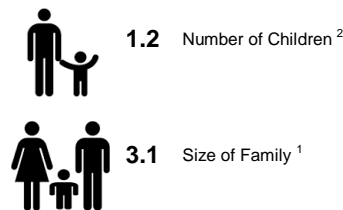

Average Family Structure

Sources

¹ Statistics Canada, 2016 Census

² Statistics Canada, 2011 Census

For more detailed statistics or to request customized reports, please contact us.

Disclaimer: Halton Region does not warrant the completeness or accuracy of the information contained in this report and does not accept liability arising from the use or misuse of all or portions of such information. Caution should be used in interpreting the information in the report and making any conclusions.

Last modified: November 15, 2017