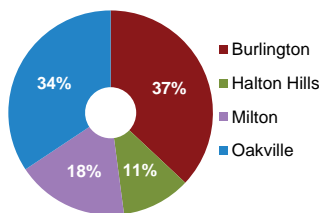

Distribution of Private Households 2016 ¹