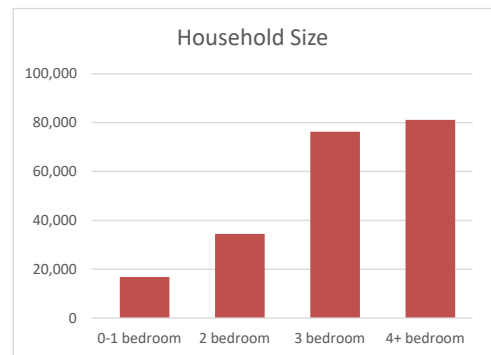

* never married

Number Married or Common-law Couples with Children 2021 ¹

	Without Children	With Children
Burlington	21,070	25,335
Halton Hills	5,935	9,740
Milton	9,230	22,680
Oakville	18,170	34,385
Halton Region	54,405	92,140

Household Size and Living Arrangements 2021 ¹

	Burlington	Halton	Milton	Oakville	HALTON
Total # of private households	73,180	21,825	40,035	73,560	208,600
Household Size					
0-1 bedroom	8,255	1,260	1,915	5,390	16,820
2 bedroom	16,120	2,590	4,820	10,885	34,415
3 bedroom	27,395	8,650	16,505	23,715	76,265
4+ bedroom	21,410	9,320	16,805	33,565	81,100
Living Arrangements					
Single family	49,160	15,540	29,510	52,835	147,045
2+ families	360	195	510	480	1,545
One person	18,430	3,885	5,120	13,420	40,855
2+ persons (non-family)	1,715	525	715	1,675	4,630
Average # of persons per household	2.5	2.9	3.3	2.9	2.8