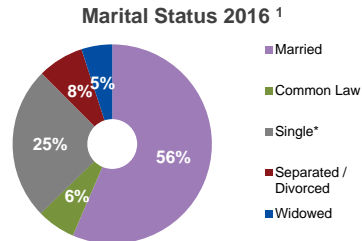

Marital Status 2016 ¹

	Married	Common Law	Single*	Separated / Divorced	Widowed
Burlington	81,430	11,250	36,730	13,730	9,505
Halton Hills	27,095	3,885	12,715	3,745	2,285
Milton	50,270	5,485	18,060	5,110	2,800
Oakville	90,305	7,110	41,805	10,450	7,455
Halton Region	249,100	27,720	109,315	33,030	22,050

*Never married

Number Married or Common-law Couples by Number of Children 2016 ¹

	Without Children	With Children	Number of Children		
			1	2	3+
Burlington	20,610	24,855	9,180	11,705	3,970
Halton Hills	5,650	9,500	3,220	4,565	1,725
Milton	8,505	18,735	5,780	8,915	4,040
Oakville	16,595	31,155	10,135	15,300	5,715
Halton Region	51,365	84,245	28,320	40,485	15,445