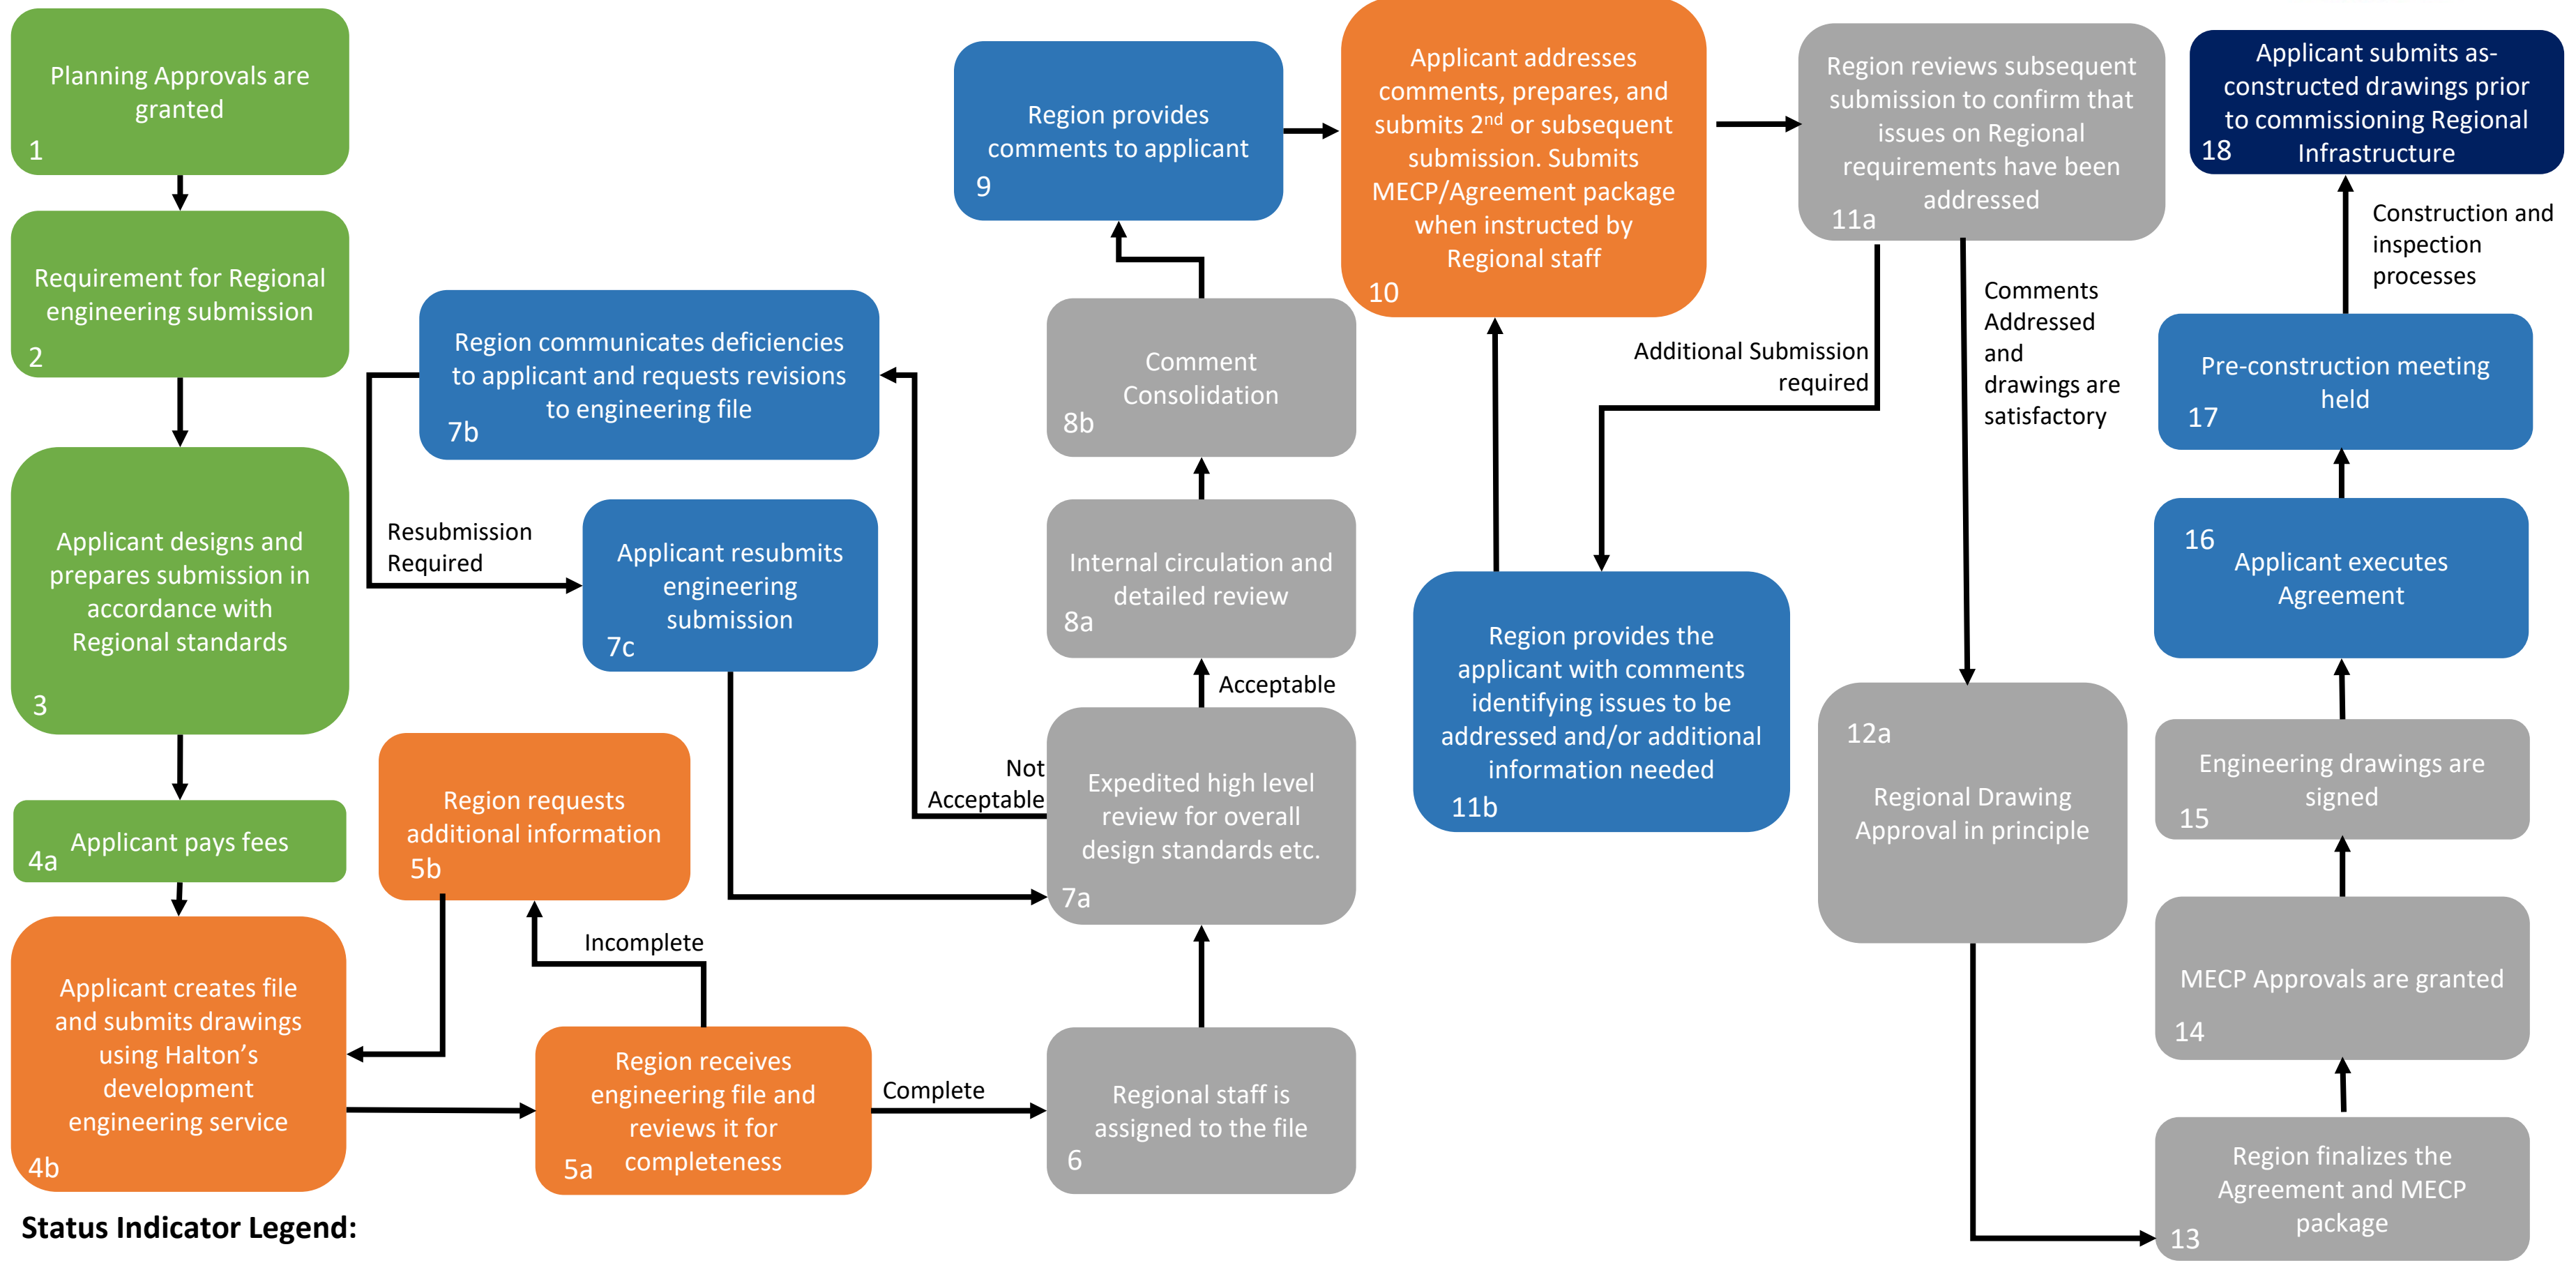

# Development Engineering Review Process

**Status Indicator Legend:**

- "Submitted" Status
- "In Review" Status
- "Waiting on Customer" Status
- "Closed" Status
- No status