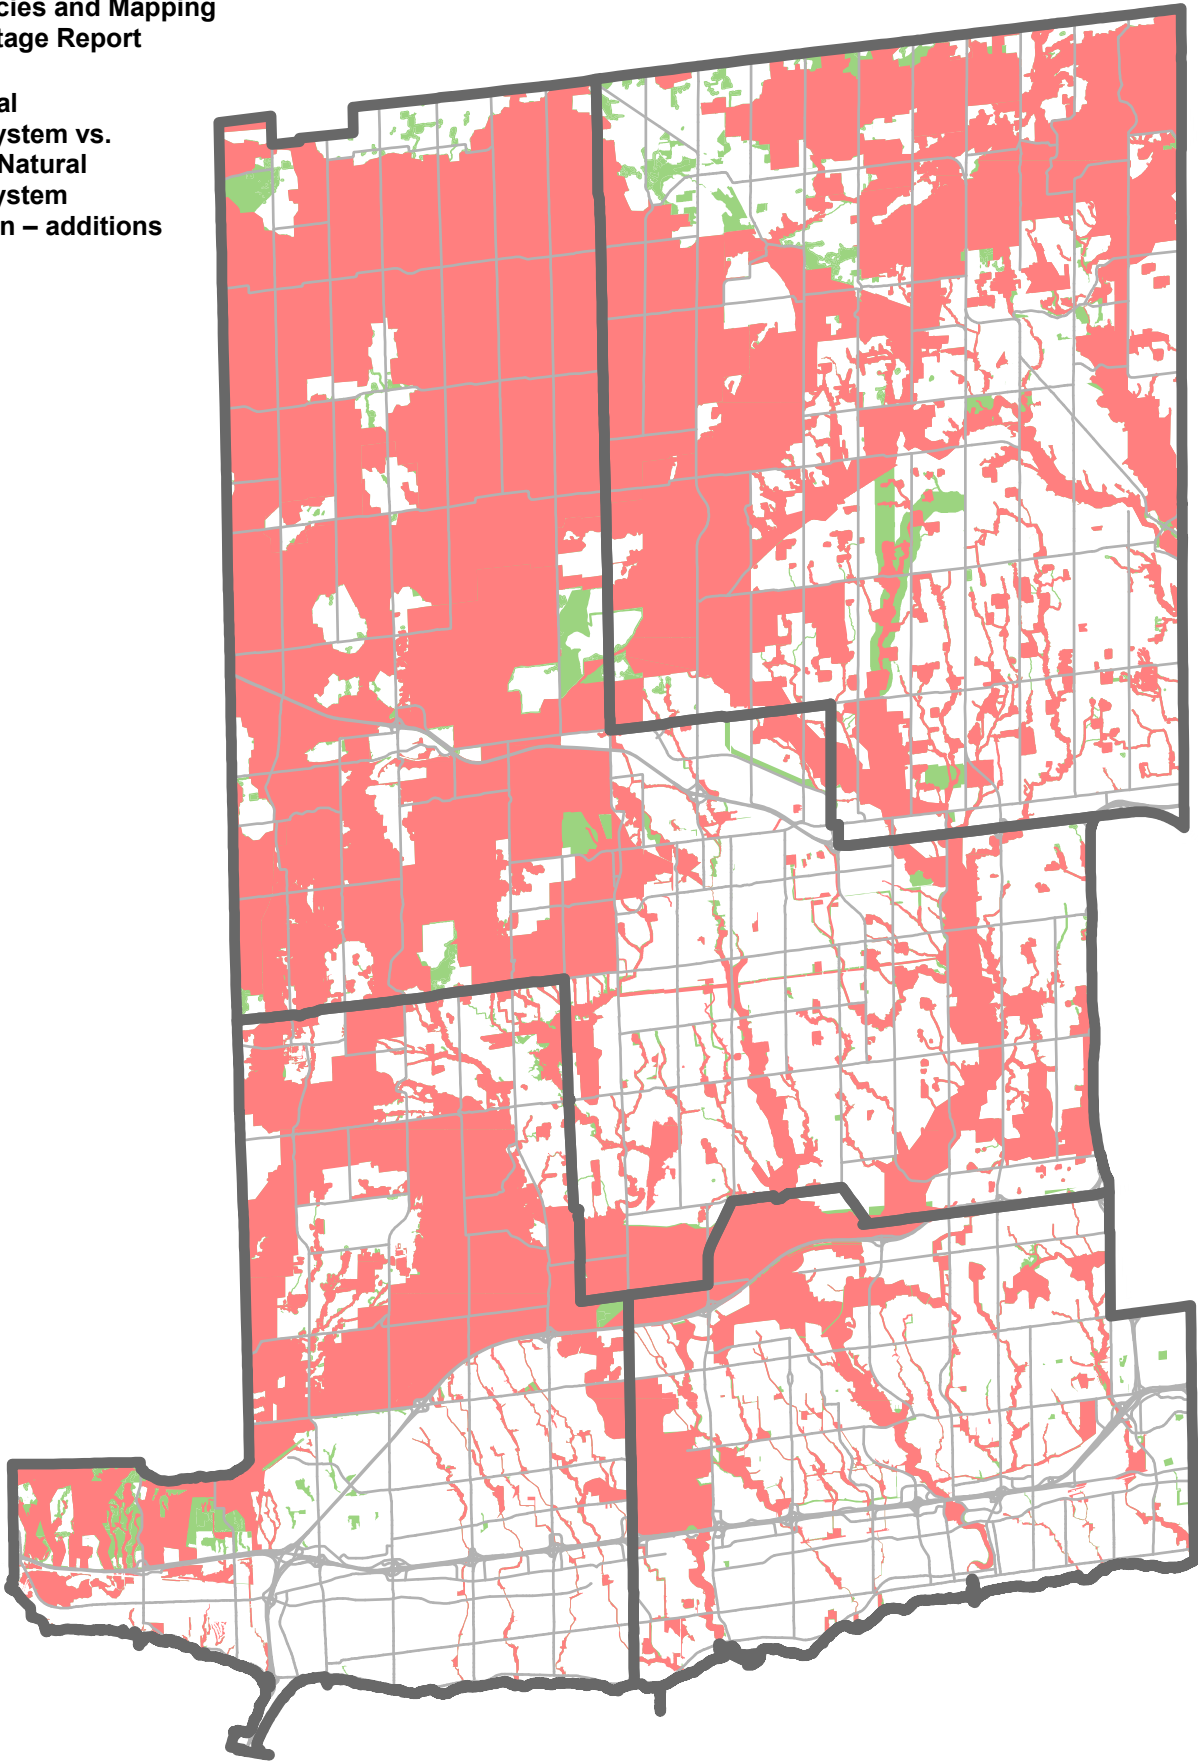

Review of the Regional Official Plan Natural Heritage
System Policies and Mapping
Natural Heritage Report

2009 Natural
Heritage System vs.
Draft 2019 Natural
Heritage System
Comparison – additions
shown

Legend

-  Municipal Boundary
-  2009 Halton NHS
-  Draft 2019 Halton NHS Additions

0 1.25 2.5 5 7.5 10 Kilometers